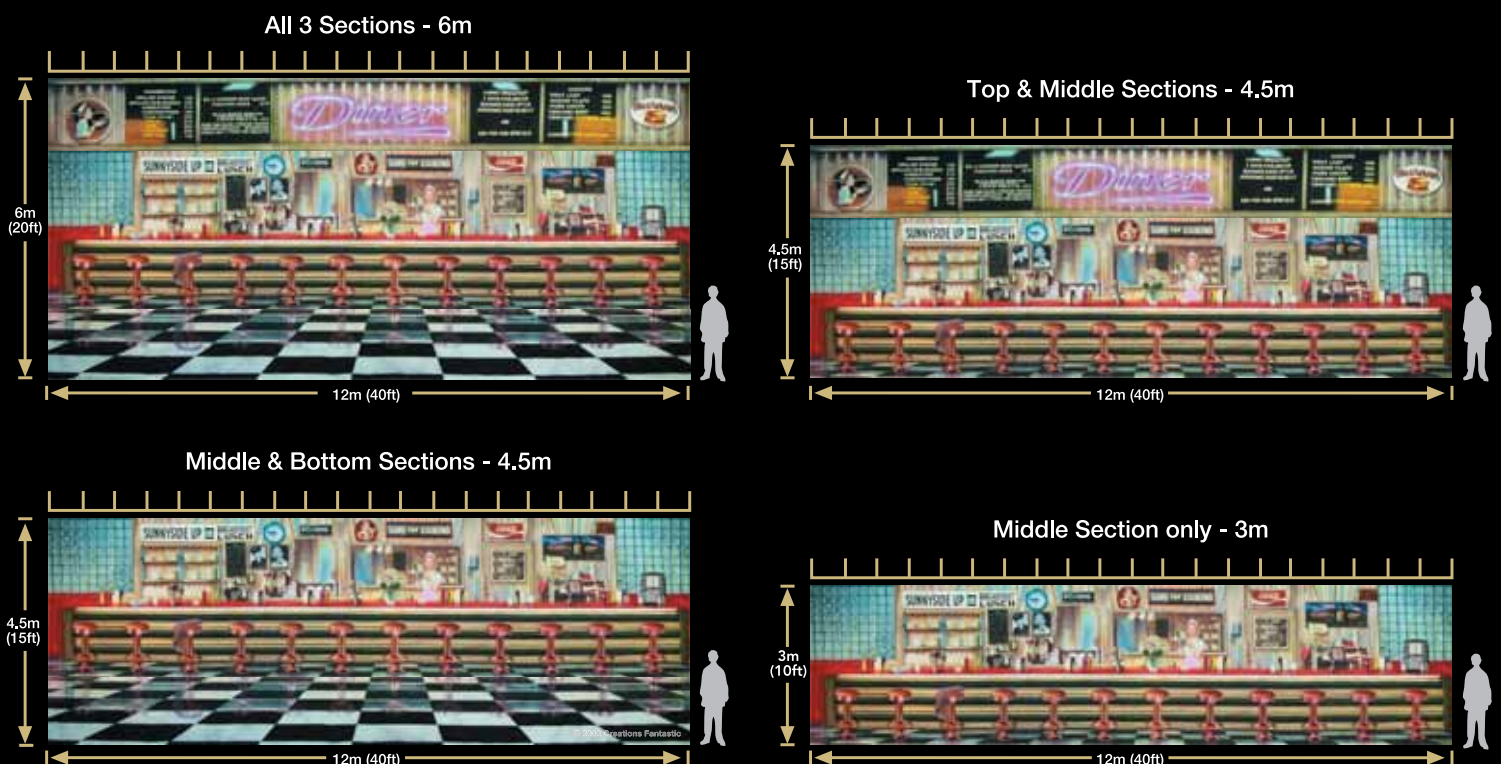

Sectional Backdrops Explained

Backdrop consists of 3 separate detachable sections

(Ties & sleeve pockets are also detachable sections)

Sectional Backdrops are ideal for use in different types of venues since they are adjustable to fit exactly the height required. Backdrop Sections are joined to each other with heavy duty zippers that attach along the top and bottom of each backdrop section. Joining the sections together is quick and easy and once joined the seam line is barely perceptible. The backdrops are designed such that no matter the height option chosen, the image on the front of the drop is never compromised.

Below is an example of a Sectional Backdrop at different heights

Halloween

Hollywood

India

gas

London

Medieval

Melbourne Cup